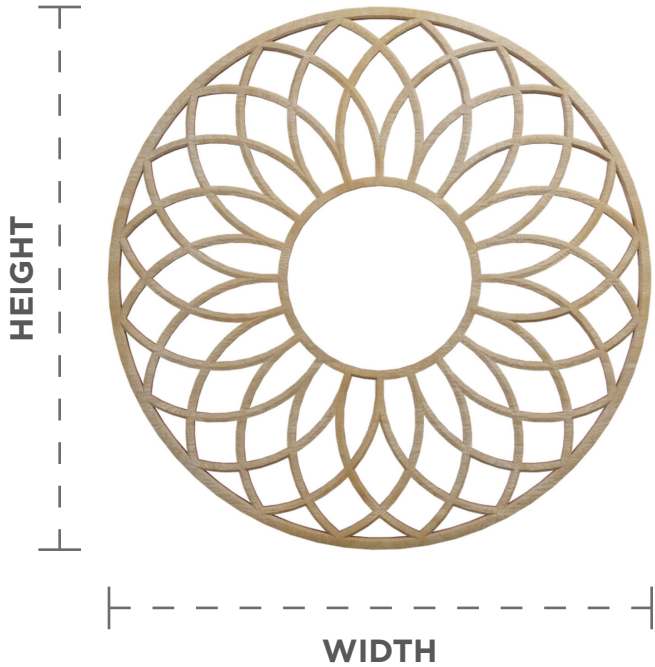

# PIERCED FRETWORK CEILING MEDALLIONS

STYLE

CANNES

FRONT VIEW

PROJECTION  
SIDE VIEW

SIZE RANGE  
**16" - 40"**

**CONSTRUCTION:** Wood grain veneer over substrate. 3/8" or 1/4" thickness.

**USAGE:** Commercial or residential walls & ceilings. Not suitable for areas exposed to water or for outdoor applications

**INSTALLATION:** Glue and small brad nails. (See instruction guidelines.)